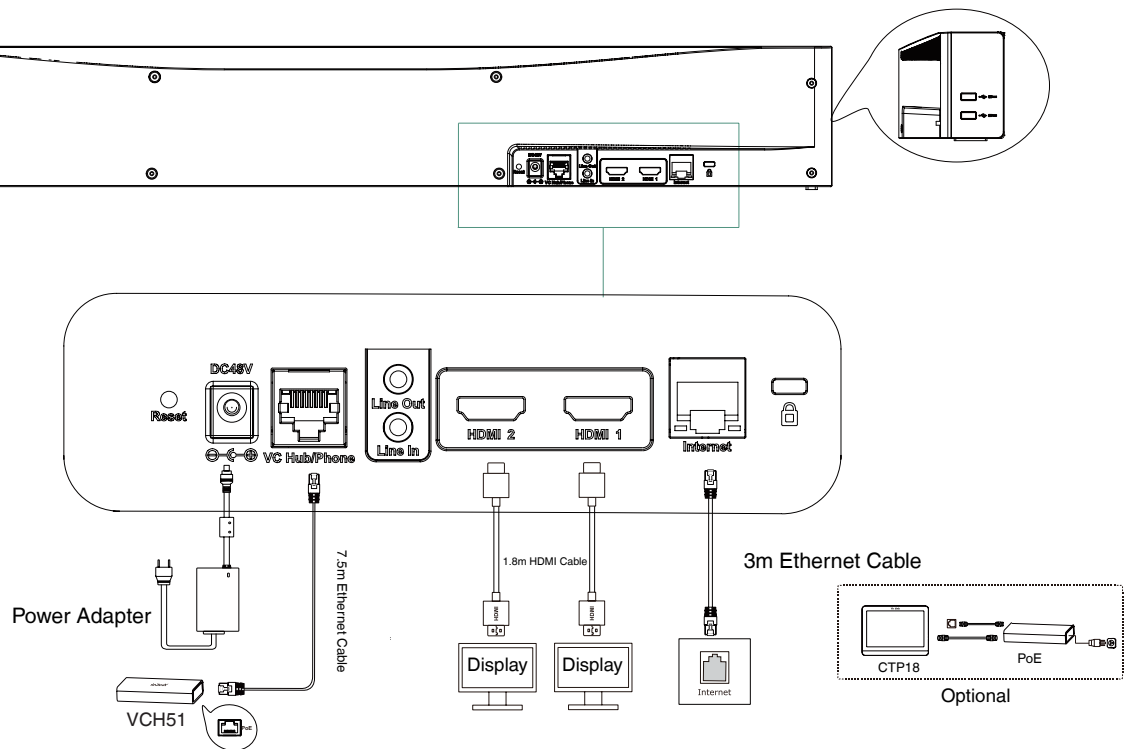

### Connections

- 2 x HDMI output (CEC supported)
- HDMI input (through the VCH51 Sharing Kit)
- 1 x Line-in (3.5mm)
- 1 x Line-out (3.5mm)
- 2 x USB 2.0
- 1 x 10/100M/1000M Ethernet port

- 1 x Yealink extension port (RJ-45)
- 1 x Power port
- 1 x Security lock slot
- 1 x Reset slot

### MeetingBar A30 Package

- Package contents:
  - MeetingBar A30 endpoint
  - 3m Ethernet cable
  - 2 x 1.8m HDMI cable
  - Mounting Bracket and Accessories
  - Power adapter
  - Quick Start Guide
  - Controller (optional):
    - CTP18 Touch Panel
    - VCR20 Remote Control
  - Content sharing(optional):
    - VCH51 Sharing Kit (HDMI/USB-C)<sup>②</sup>
    - WPP20 Wireless Presentation Pod<sup>③</sup>

## Endpoint Connections