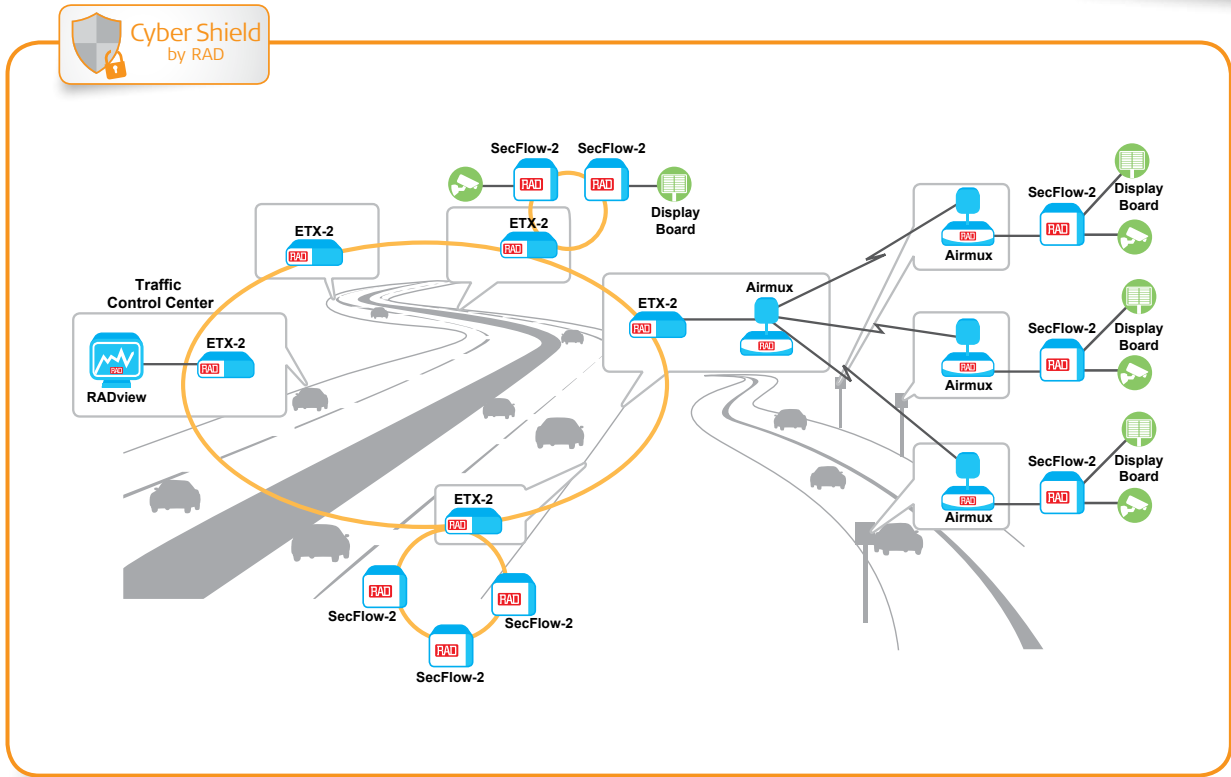

Service Assured Networking Solutions

Your Benefits:

- Backhaul high-definition video feeds and roadside display board data from remote facilities over fiber, high throughput sub-6 GHz radio links and 10-GbE rings
- Enable outdoor installations with industrial design and ruggedized enclosures
- 10-GbE carrier-grade Ethernet core rings with traffic management capabilities ensure reliable connectivity with appropriate quality of service for various applications

Products Included in this Solution:

Airmux-Mobility
Mobile Wireless Access

ETX-2/ETX-2i
IP and Carrier Ethernet Demarcation with D-NFV

RADview
Management and Domain Orchestration

SecFlow-2
Ruggedized SCADA-Aware Ethernet Switch/Router