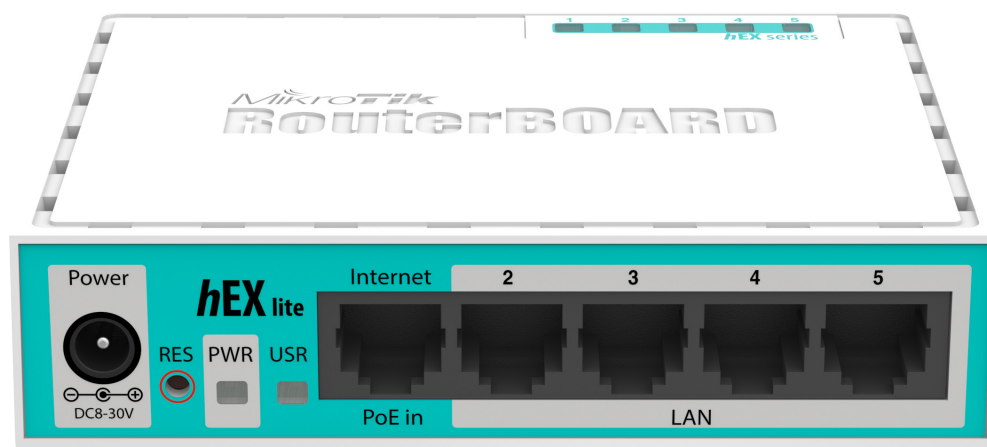

## hEX lite

The hEX lite is a small five port ethernet router in a nice plastic case.

Not only this is an attractive looking tiny SOHO unit, its price is lower than the RouterOS license alone - there simply is no choice when it comes to managing your wired home network, the hEX lite has it all.

It's probably the most affordable MPLS capable router on the market! No more compromise between price and features - hEX lite has both. With its compact design and clean looks, it will fit perfectly into any SOHO environment.

## Specifications

Product code	RB750r2
CPU nominal frequency	850 MHz
CPU core count	1
Size of RAM	64 MB
10/100 Ethernet ports	5
PoE in	Yes
Supported input voltage	6V - 30V
Dimensions	113 x 89 x 28mm
License level	4
Operating System	RouterOS
CPU	QCA9533
Max Power consumption	2W
Suggested price	\$39.95